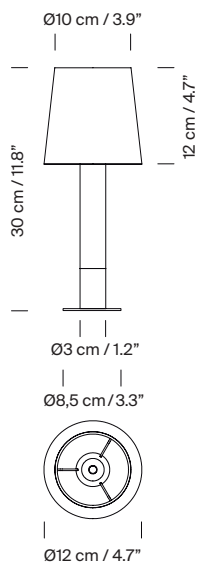

### General description:

Birch wood column.

Available in two versions: beige parchment lampshade and bronze base, or natural ribbon lampshade and nickel base.

Metal disc Ø 8.5 cm / 3.34".

Electric cable length: 1,25 m / 49.2"

### Light source:

Recommended light sources:

LED bulb: 6 W

Other light sources: Max. 40 W

E27 - E26 (Max. hgt. 85 mm / 3.3")

Light source not included.

Compatible with bulbs of the Energy efficiency class (E.E.C): A+ ... E.

### Model: sizes in cm