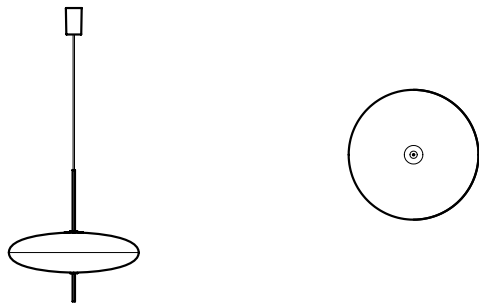

Model 2065

Gino Sarfatti, 1950/2016

Typology	Suspension
Materials	Opaline Methacrylate Diffusers, Aluminium Structure
Dimensions	ø 538 x 546mm
Diffuser Diameter	ø 538mm
Weight	2.70kg
Cable Length	3000mm
Light Source	5 x E14 LED 4.5W (12W Max) 470lm (2350lm Total) 2700K Dimmable Bulbs Included

Item Code	Description
T01-S31-0BBW	Black & White Diffuser, Black Hardware, Black Cable
T01-S31-0BWW	White Diffuser, Black Hardware, Black Cable
T01-S31-0WWW	White Diffuser, Black Hardware, White Cable